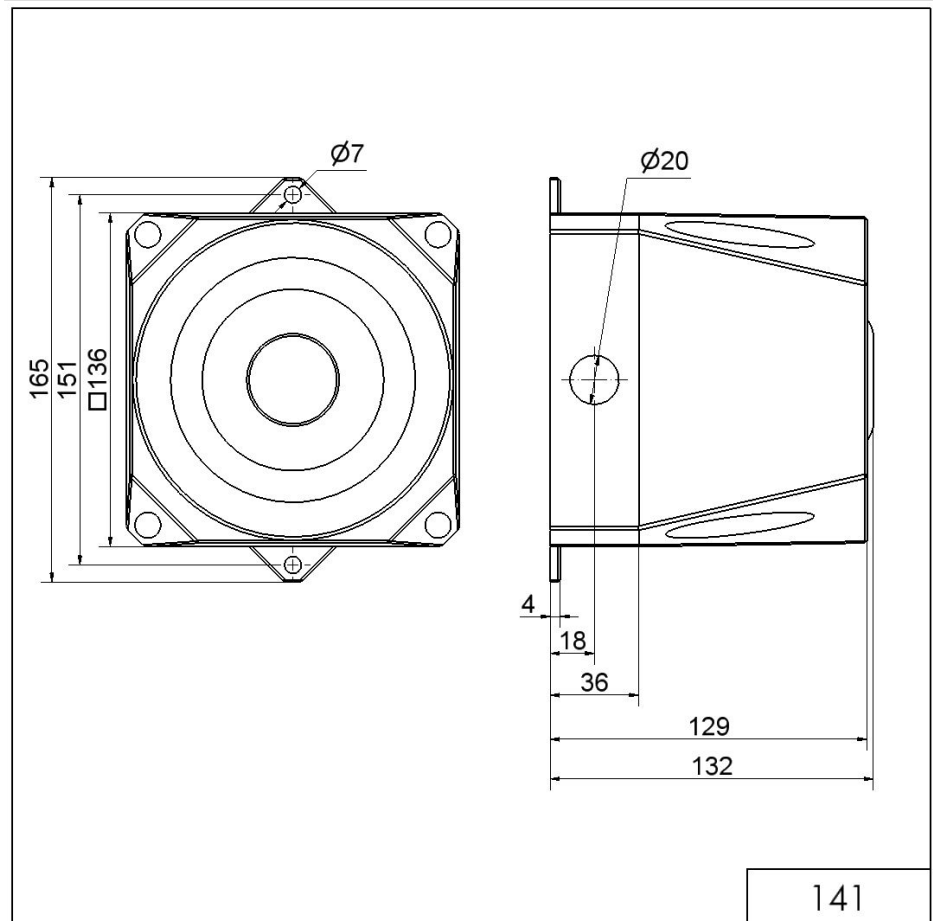

Horns and Sirens / Heavy-Duty multi-tone sounder
Multi-t.sounder WM 32 tne 115-230VAC RD

APPROVAL DATA	
Conforms with CE	Yes
WEEE	No
Conform with ATEX-directive	No
Conforms with CCC	No
Conforms with UL	No
Conforms with FCC	No
Conforms with IC	No
EAC certificate available	Yes
Conforms with AS-I	No
ICAO Certification	No
Conforms with GL	No
Conforms with RoHS CN	No
Conforms with VdS	No

DRAWING

For additional installation and mounting information, refer to the appropriate user guide at www.werma.com. This printed copy is for information only and is subject to alteration.