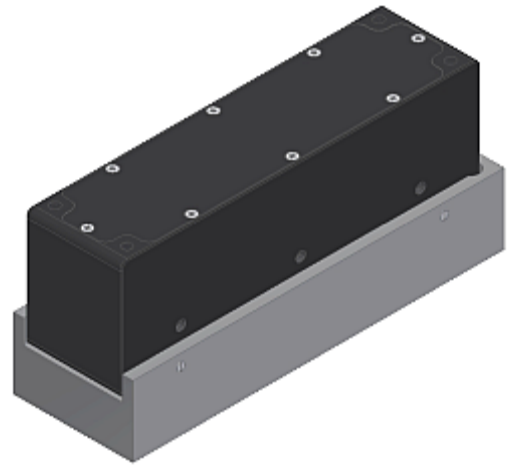

Offline Unit

**GLOSS-20-20°-OFL**  
(Offline unit / spacer, optional)

All dimensions in mm