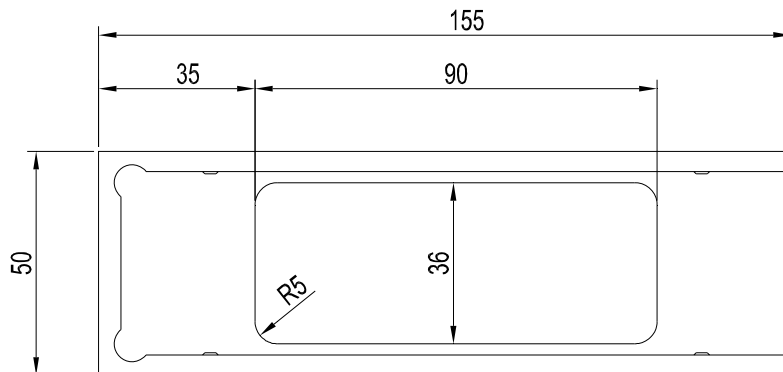

Offline Unit

**GLOSS-20-20°-OFL**  
(Offline unit / spacer, optional)

All dimensions in mm