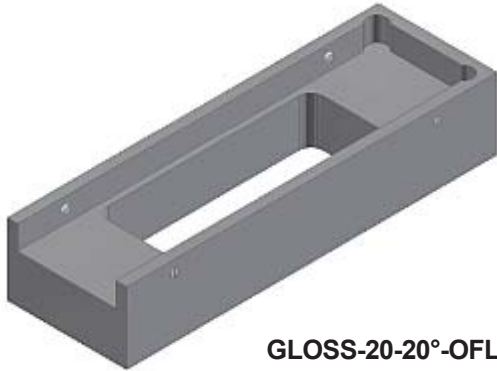

Offline Unit

**GLOSS-20-20°-OFL**  
(Offline unit / spacer, optional)

All dimensions in mm